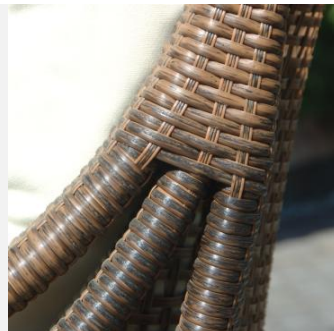

# MANDALAY COLLECTION

- ▲ **MH-0700** Mandalay Arm Chair
- MH-0701** Mandalay 1.5 Seater
- MH-0702** Mandalay 1.5 Seater Ottoman
- MH-0703** Mandalay Love Seat
- MH-0704** Mandalay 3 Seater
- MH-0705** Mandalay Coffee Table
- MH-0706** Mandalay Side Table

**MH-0707** Mandalay Dining Chair

▼ **MH-0708** Mandalay Square Dining Table

# MANDALAY COLLECTION SPECIFICATIONS

					Table Top Options:	Cushion available: Quick Dry Foam		Sunbrella w/QD Foam		
	MH-0700 Arm Chair	88 cm 34.6"	75 cm 29.5"	91 cm 35.9"	-	yes	yes	yes		
	MH-0709 Ottoman	32 cm 12"	75 cm 30"	50 cm 20"	-	yes	yes	yes		
	MH-0701 1.5 Seater	88 cm 34.6"	105 cm 41.3"	81 cm 31.9"	-	yes	yes	yes		
	MH-0702 1.5 Seater-Ottoman	36 cm 14.2"	103 cm 40.6"	60 cm 23.6"	-	yes	yes	yes		
	MH-0703 Love Seat	88 cm 34.6"	135 cm 53.1"	91 cm 35.8"	-	yes	yes	yes		
	MH-0704 3 Seater	88 cm 34.6"	196 cm 77.2"	91 cm 35.8"	-	yes	yes	yes		
	MH-0707 Dining Chair	93 cm 36.6"	58 cm 22.8"	65 cm 25.6"	-	yes	yes	yes		
	MH-0705 Coffee Table				51cm 20.1"	100 cm 39.4"	66 cm 26"	Glass	N/A	N/A
	MH-0706 Side Table	61cm 24"	50 cm 19.7"	39 cm 15.4"	Glass	N/A	N/A	N/A		
	MH-0708 Square Dining Table	81cm 31.9"	110 cm 43.3"	110 cm 43.3"	Glass	N/A	N/A	N/A		

## COLORS

Flat Weave 6mm

CAROLINE BROWN